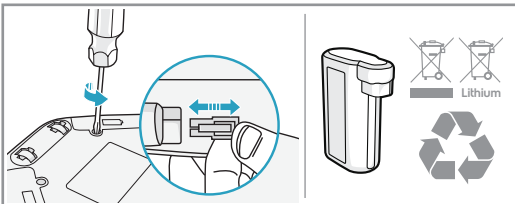

Robotic side brush 4 pack
Ref : ERSB2
PNC : 900168393

The software in the robot is partly based on free and open source software. To access the source code of these components and to see the full copyright information and applicable license terms, please visit: www.electrolux.com/rvc-supplementary